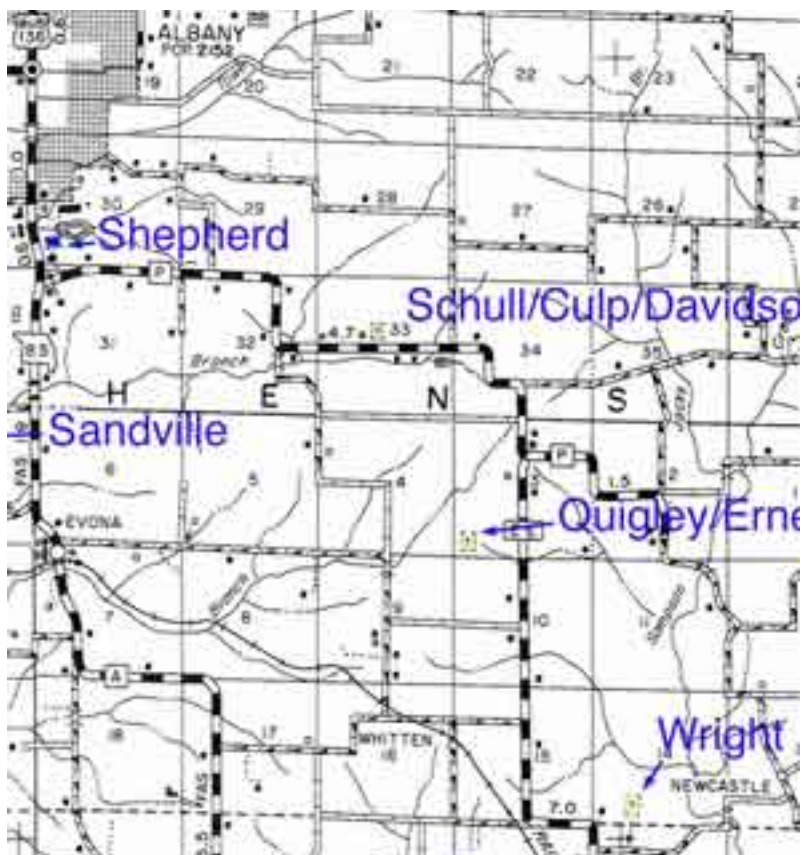

# Wright Cemetery, Athens Township, Gentry Co., MO

Cemetery Transcriptions based on digital Photos taken by Ben Glick September 2005

Location: From Albany, MO go South on Hwy 85, Take the P Road East about 4 miles, take the EE Road South about 2.75 miles, road turns East for .5 miles then go South about 1/4 mile to gravel road , go East on Gravel road about 1/4 mile, cemetery is on Left. Will have to climb over fence to get in.