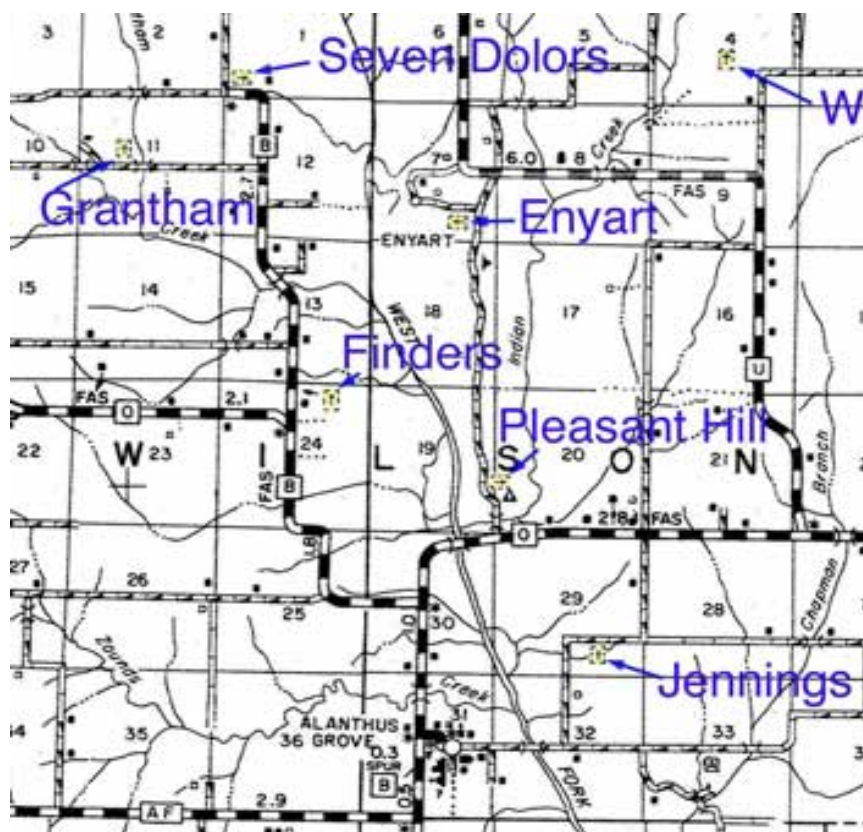

The above books are published by the Northwest Missouri Genealogical Society
PO Box 382, St. Joseph, MO 64502 (816) 233-0524
<http://www.rootsweb.com/~monwmg/index.htm>

GWCH	Gentry and Worth County History 1882
HNWM V#	History of Northwest Missouri by Walter Williams, 1915 3-Vols.
TPTW	They Paved The Way 1899-1875 by Carmeta Pierce Robertson
ESGC	Early Settlers of Gentry County 1876-1888 by Carmeta Robertson
TCTT	Then Came The Trains Gentry Co. MO. 1888-1893 by Carmeta Robertson
AL	Albany Ledger
TT	Times Tribune (Grant City)
QRN	Quad River News (Sheridan)
BFR	Bram Brothers Funeral Records

To View Photos: <http://gallery.me.com/benglick#101029>