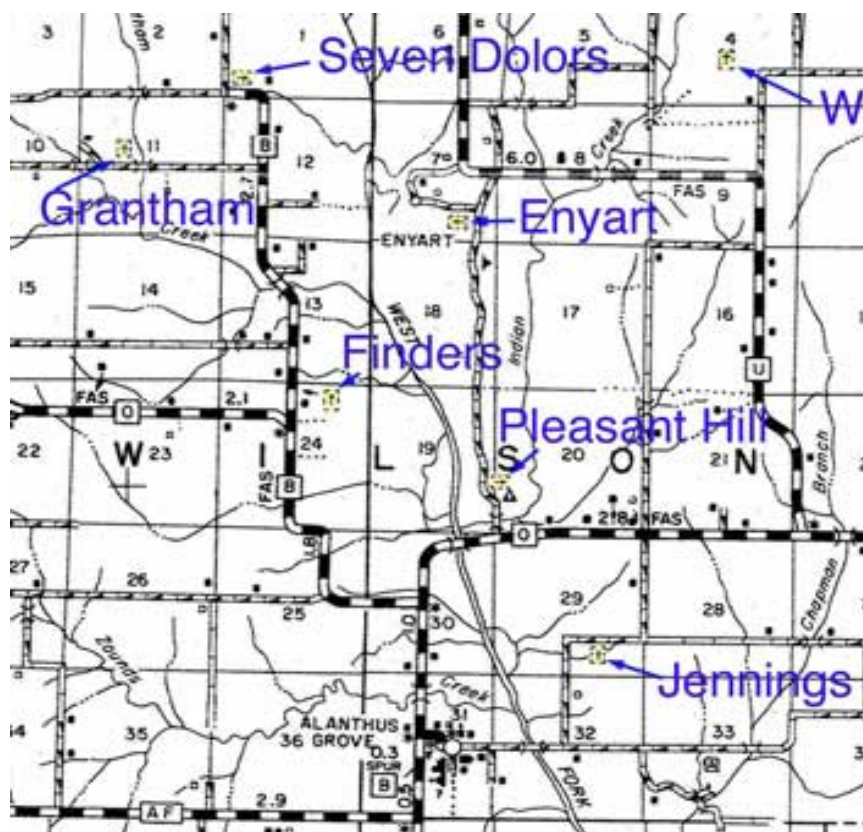

Pleasant Hill Cemetery, Wilson Township, Gentry Co., MO

Cemetery Transcriptions based on digital Photos taken by Ben Glick August 2002

Location: From Stanberry go North on 136/169 Hwy, take the B Road North for 5.5 miles to the O Road, follow the O Road to CRD 450 go North about 1/3 mile cemetery is on East side of road.

? - Unreadable

* - Name or Dates dates obtained from another source

Notes For Gentry & Worth County MO Cemetery Transcriptions

Note:	Title
GEMO-13	GENTRY CO., MO. DEATH NOTICES FROM AREA NEWSPAPERS 1869-1892
GEMO-14	GENTRY CO., MO. DEATH NOTICES FROM AREA NEWSPAPERS 1893-1897
GEMO-15	GENTRY CO., MO. DEATH NOTICES FROM AREA NEWSPAPERS 1898-1900
GEMO-16	GENTRY CO., MO. DEATH NOTICES FROM AREA NEWSPAPERS 1901-1903
GEMO-17	GENTRY CO., MO. DEATH NOTICES FROM AREA NEWSPAPERS 1904-1906
GEMO-18	GENTRY CO., MO. DEATH NOTICES FROM AREA NEWSPAPERS 1907-1909
GEMO-19	GENTRY CO., MO. DEATH NOTICES FROM AREA NEWSPAPERS 1910-1912
GEMO-20	GENTRY CO., MO. DEATH NOTICES FROM AREA NEWSPAPERS 1913-1915
WOMO-10	WORTH CO., MO. DEATH NOTICES FROM AREA NEWSPAPERS 1874-1893
WOMO-11	WORTH CO., MO. DEATH NOTICES FROM AREA NEWSPAPERS 1894-1899
WOMO-12	WORTH CO., MO. DEATH NOTICES FROM AREA NEWSPAPERS 1900-1903
WOMO-13	WORTH CO., MO. DEATH NOTICES FROM AREA NEWSPAPERS 1904-1906
WOMO-14	WORTH CO., MO. DEATH NOTICES FROM AREA NEWSPAPERS 1907-1910

The above books are published by the Northwest Missouri Genealogical Society
 PO Box 382, St. Joseph, MO 64502 (816) 233-0524
<http://www.rootsweb.com/~monwmg/index.htm>

GWCH	Gentry and Worth County History 1882
HNWM V#	History of Northwest Missouri by Walter Williams, 1915 3-Vols.
TPTW	They Paved The Way 1899-1875 by Carmeta Pierce Robertson
ESGC	Early Settlers of Gentry County 1876-1888 by Carmeta Robertson
TCTT	Then Came The Trains Gentry Co. MO. 1888-1893 by Carmeta Robertson
AL	Albany Ledger
TT	Times Tribune (Grant City)
QRN	Quad River News (Sheridan)
BFR	Bram Brothers Funeral Records