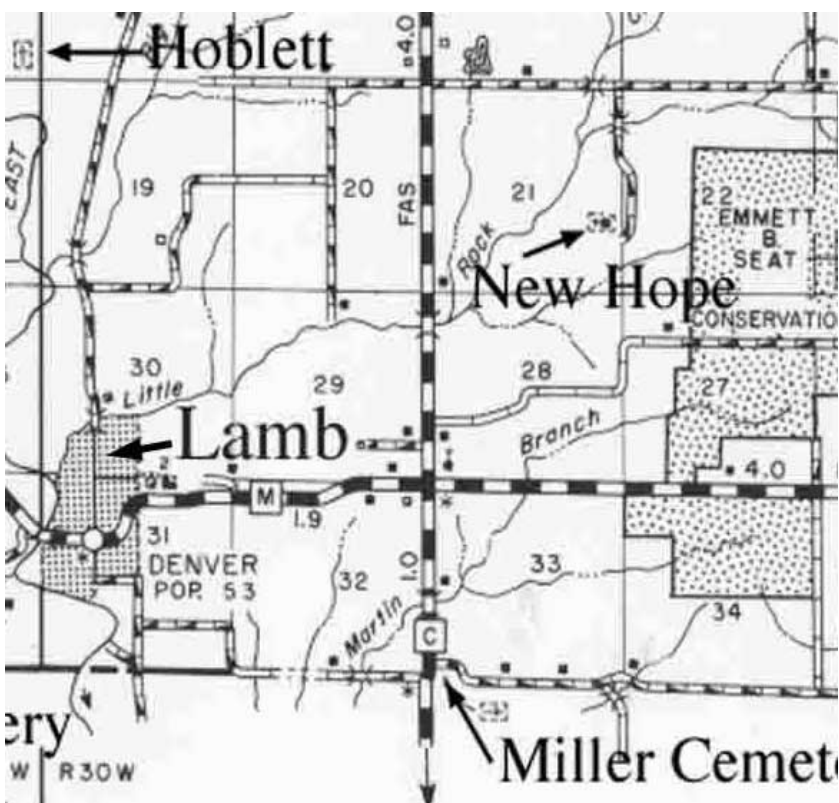

# New Hope Cemetery, Allen Township, Worth Co., MO

Cemetery Transcriptions based on digital Photos taken by Ben Glick 2001-2005

Location: From Denver, MO take the M road East 2 miles, Take C road North 2 miles, go East on Road 1 mile, take Road South, Cemetery and Church are at end of the road.