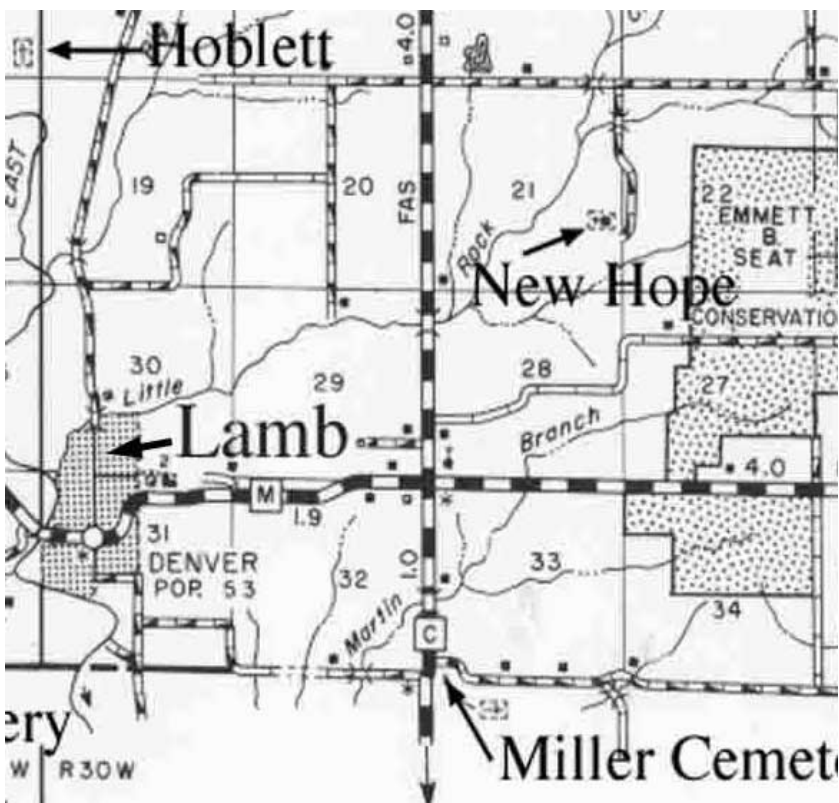

New Hope Cemetery, Allen Township, Worth Co., MO

Cemetery Transcriptions based on digital Photos taken by Ben Glick 2001-2005

Location: From Denver, MO take the M road East 2 miles, Take C road North 2 miles, go East on Road 1 mile, take Road South, Cemetery and Church are at end of the road.