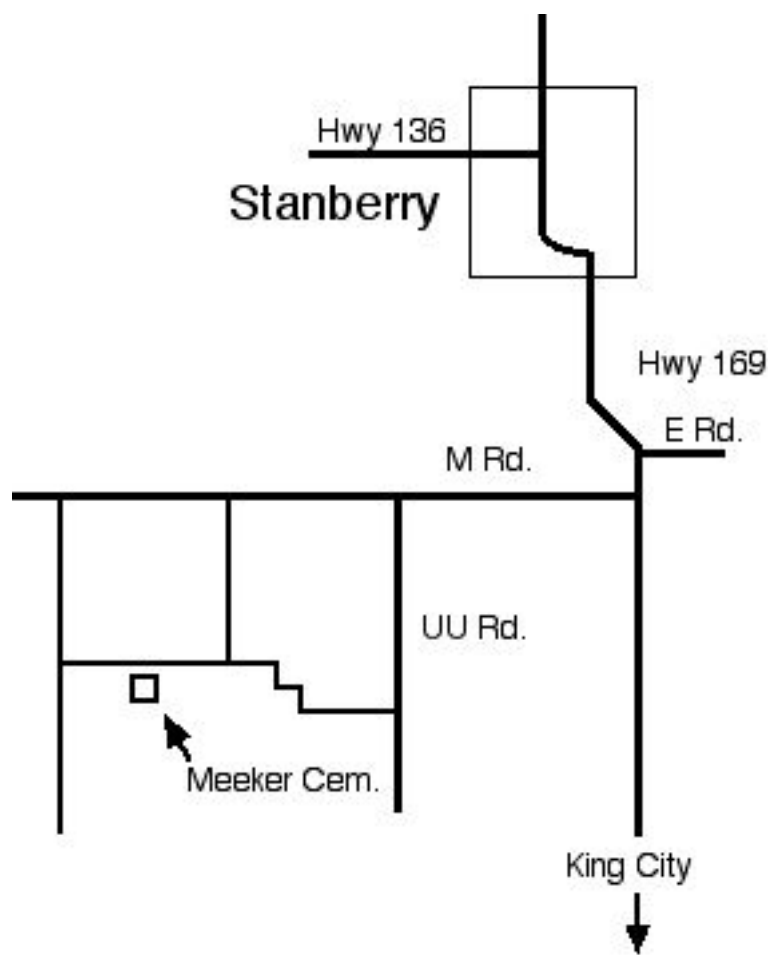

# Meeker Cemetery ,Jackson Township, Gentry Co., MO

Cemetery Transcription based on digital photos taken by Ben Glick in July 2003.

Location: From Stanberry go south on Hwy 169 about 3 miles to the M Rd. Go west on M Rd. 4.5 miles, take gravel road south 1.5 miles, turn east on gravel road, cemetery is about 1/2 mile east on right side of road.