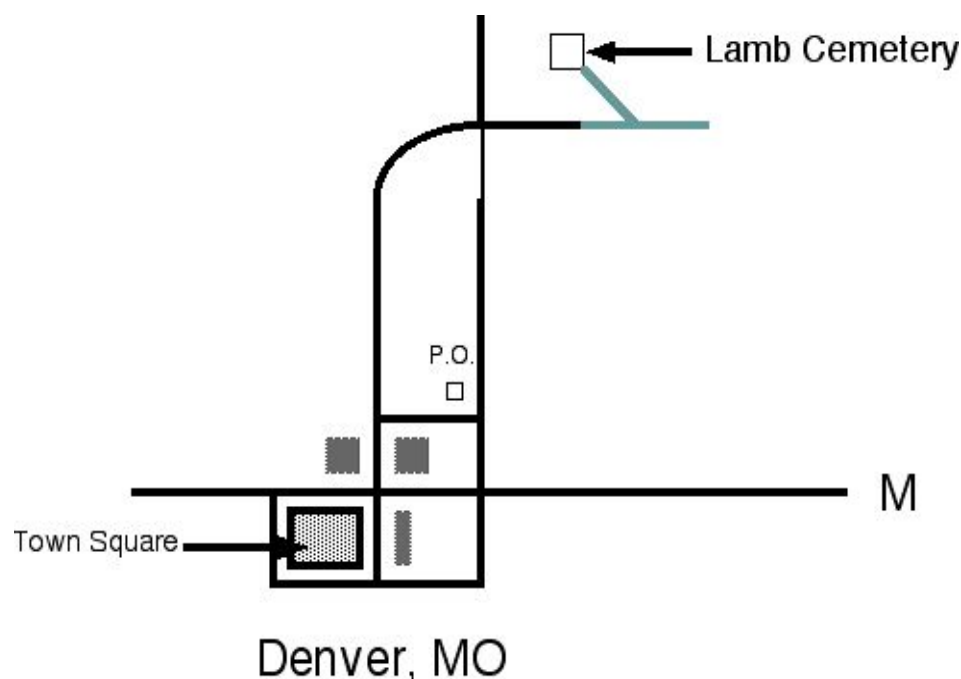

Lamb Cemetery , Denver, Worth Co., MO

Cemetery Transcriptions based on digital photos taken by Ben Glick in July 2003.
Additional data provided by LaDora Combs.

Location: In Denver, at Town Square go North until road turns East, go up hill, paved road ends, continue on dirt road to road that comes in at an angle, cemetery is at end of that road.

Cemetery is well maintained.

Notes For Gentry & Worth County MO Cemetery Transcriptions

? = Name or dates unreadable
* = Name or date obtained from other source

Note:	Title
GEMO-13	GENTRY CO., MO. DEATH NOTICES FROM AREA NEWSPAPERS 1869-1892
GEMO-14	GENTRY CO., MO. DEATH NOTICES FROM AREA NEWSPAPERS 1893-1897
GEMO-15	GENTRY CO., MO. DEATH NOTICES FROM AREA NEWSPAPERS 1898-1900
GEMO-16	GENTRY CO., MO. DEATH NOTICES FROM AREA NEWSPAPERS 1901-1903
GEMO-17	GENTRY CO., MO. DEATH NOTICES FROM AREA NEWSPAPERS 1904-1906
GEMO-18	GENTRY CO., MO. DEATH NOTICES FROM AREA NEWSPAPERS 1907-1909
GEMO-19	GENTRY CO., MO. DEATH NOTICES FROM AREA NEWSPAPERS 1910-1912
GEMO-20	GENTRY CO., MO. DEATH NOTICES FROM AREA NEWSPAPERS 1913-1915
WOMO-10	WORTH CO., MO. DEATH NOTICES FROM AREA NEWSPAPERS 1874-1893
WOMO-11	WORTH CO., MO. DEATH NOTICES FROM AREA NEWSPAPERS 1894-1899
WOMO-12	WORTH CO., MO. DEATH NOTICES FROM AREA NEWSPAPERS 1900-1903
WOMO-13	WORTH CO., MO. DEATH NOTICES FROM AREA NEWSPAPERS 1904-1906
WOMO-14	WORTH CO., MO. DEATH NOTICES FROM AREA NEWSPAPERS 1907-1910

The above books are published by the Northwest Missouri Genealogical Society
PO Box 382, St. Joseph, MO 64502 (816) 233-0524
<http://www.rootsweb.com/~monwmgs/index.htm>

GWCH	Gentry and Worth County History 1882
HNWM V#	History of Northwest Missouri by Walter Williams, 1915 3-Vols.
TPTW	They Paved The Way 1899-1875 by Carmeta Pierce Robertson
ESGC	Early Settlers of Gentry County 1876-1888 by Carmeta Robertson
TCTT	Then Came The Trains Gentry Co. MO. 1888-1893 by Carmeta Robertson
BFR	Bram Funeral Records
OL	Old Listing

To View Photos: <http://gallery.me.com/benglick#100268>