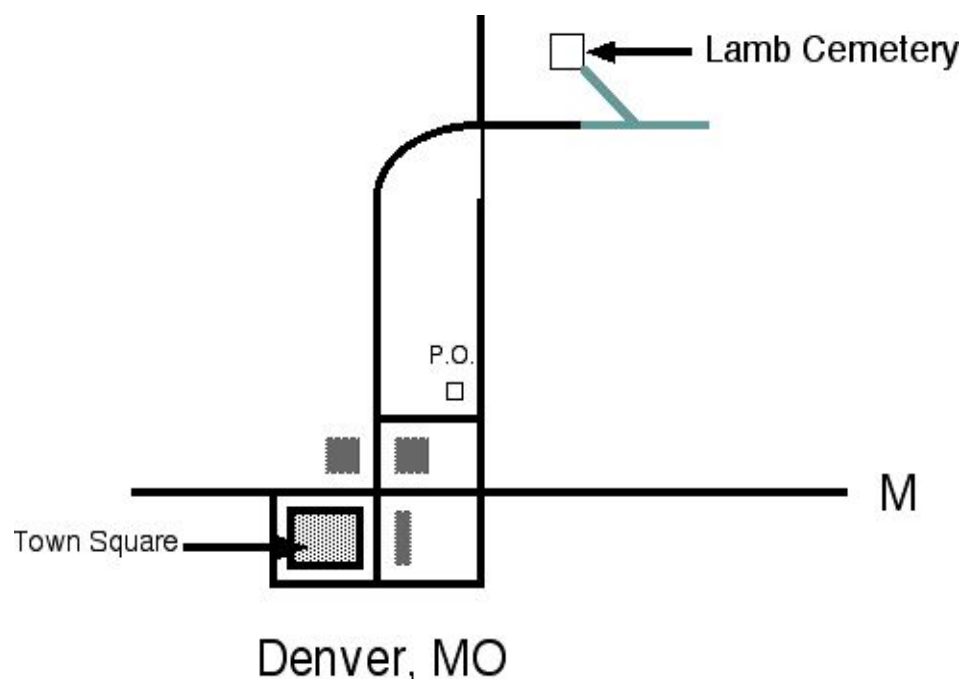

# Lamb Cemetery , Denver, Worth Co., MO

Cemetery Transcriptions based on digital photos taken by Ben Glick in July 2003.  
Additional data provided by LaDora Combs.

Location: In Denver, at Town Square go North until road turns East, go up hill, paved road ends, continue on dirt road to road that comes in at an angle, cemetery is at end of that road.

Cemetery is well maintained.