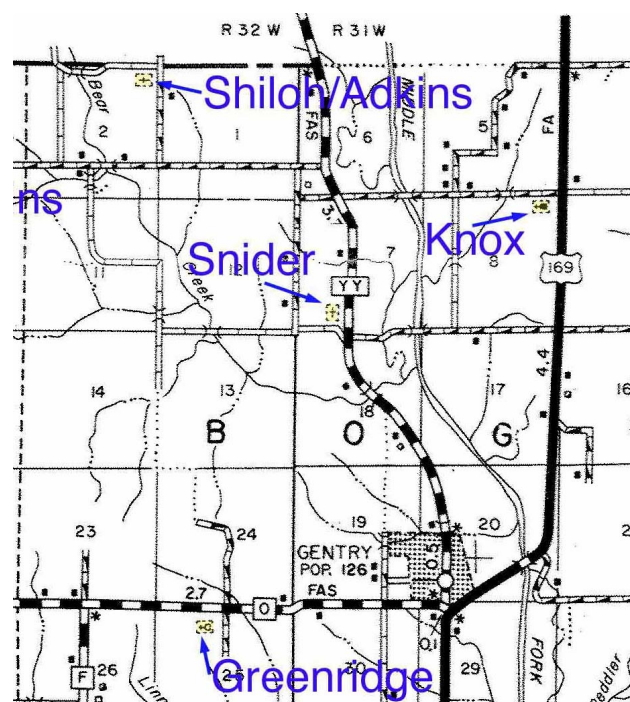

# Knox Cemetery, Bogle Township, Gentry Co., MO

Cemetery Transcriptions based on digital Photos taken by Ben Glick August 2002

Location: Cemetery is on Hwy 169 about 3 miles North of town of Gentry and 1 mile South of the Worth Co. border.  
See Map .