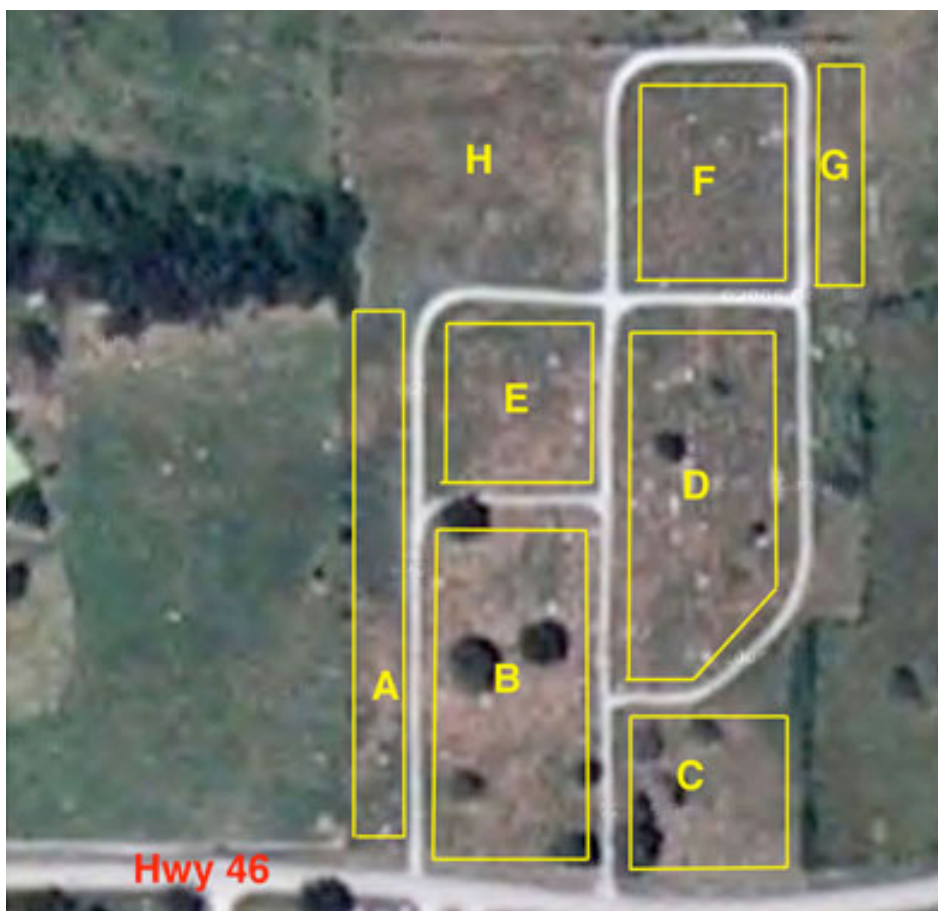

# Grant City Cemetery, Fletchall Township, Worth Co., MO.

8/13/2008

Based on Digital photos taken by Ben Glick 2001, 2006, 2007

Location: West of Grant City on Hwy 46..

With Location information added. Sections A-G See Map