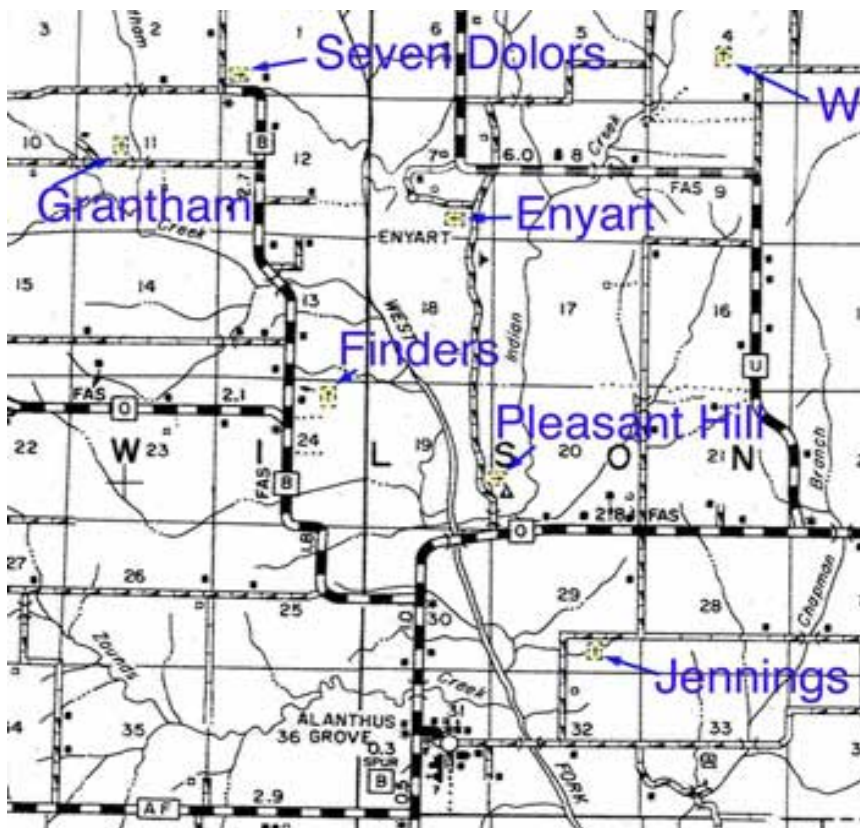

Enyart Cemetery, Wilson Township, Gentry Co., MO

Cemetery Transcriptions based on digital Photos taken by Ben Glick August 2002

Location: From Stanberry go North on 136/169 Hwy, take the B Road North for 5.5 miles to the O Road, follow the O Road to CRD 450 go North about 2.1 miles Cemetery is on West side of road..

The above books are published by the Northwest Missouri Genealogical Society
 PO Box 382, St. Joseph, MO 64502 (816) 233-0524
<http://www.rootsweb.com/~monwmg/index.htm>

GWCH	Gentry and Worth County History 1882
HNWM V#	History of Northwest Missouri by Walter Williams, 1915 3-Vols.
TPTW	They Paved The Way 1899-1875 by Carmeta Pierce Robertson
ESGC	Early Settlers of Gentry County 1876-1888 by Carmeta Robertson
TCTT	Then Came The Trains Gentry Co. MO. 1888-1893 by Carmeta Robertson
AL	Albany Ledger
TT	Times Tribune (Grant City)
QRN	Quad River News (Sheridan)
BFR	Bram Brothers Funeral Records