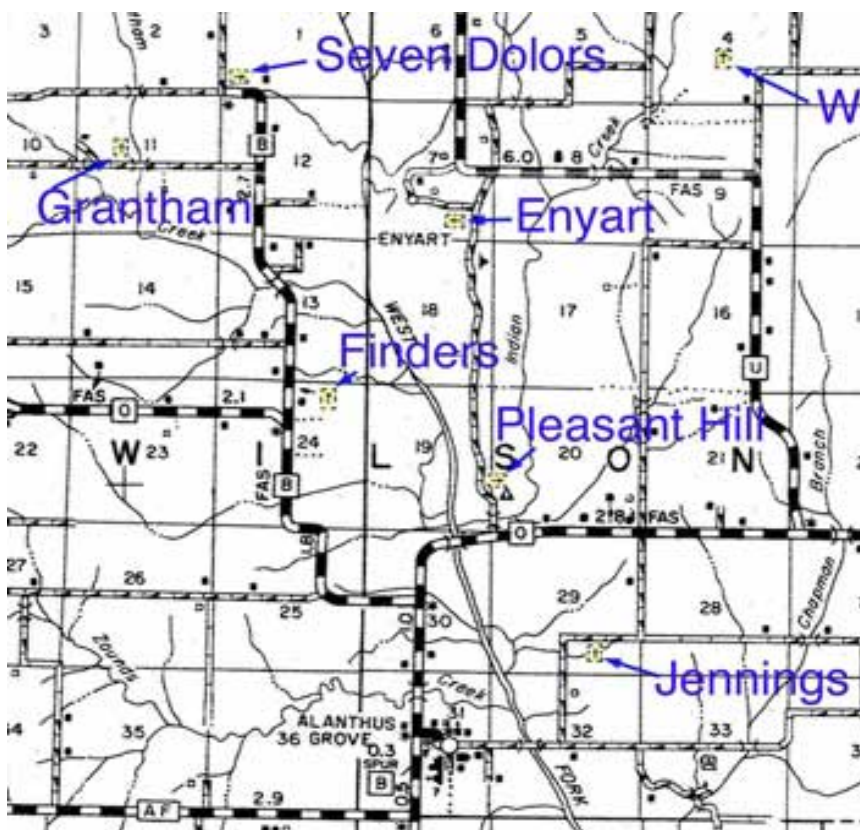

The above books are published by the Northwest Missouri Genealogical Society
PO Box 382, St. Joseph, MO 64502 (816) 233-0524
<http://www.rootsweb.com/~monwmgs/index.htm>

GWCH	Gentry and Worth County History 1882
HNWM V#	History of Northwest Missouri by Walter Williams, 1915 3-Vols.
TPTW	They Paved The Way 1899-1875 by Carmeta Pierce Robertson
ESGC	Early Settlers of Gentry County 1876-1888 by Carmeta Robertson
TCTT	Then Came The Trains Gentry Co. MO. 1888-1893 by Carmeta Robertson
AL	Albany Ledger
TT	Times Tribune (Grant City)
QRN	Quad River News (Sheridan)
BFR	Bram Brothers Funeral Records

To View Photos: <http://gallery.me.com/benglick#100725>